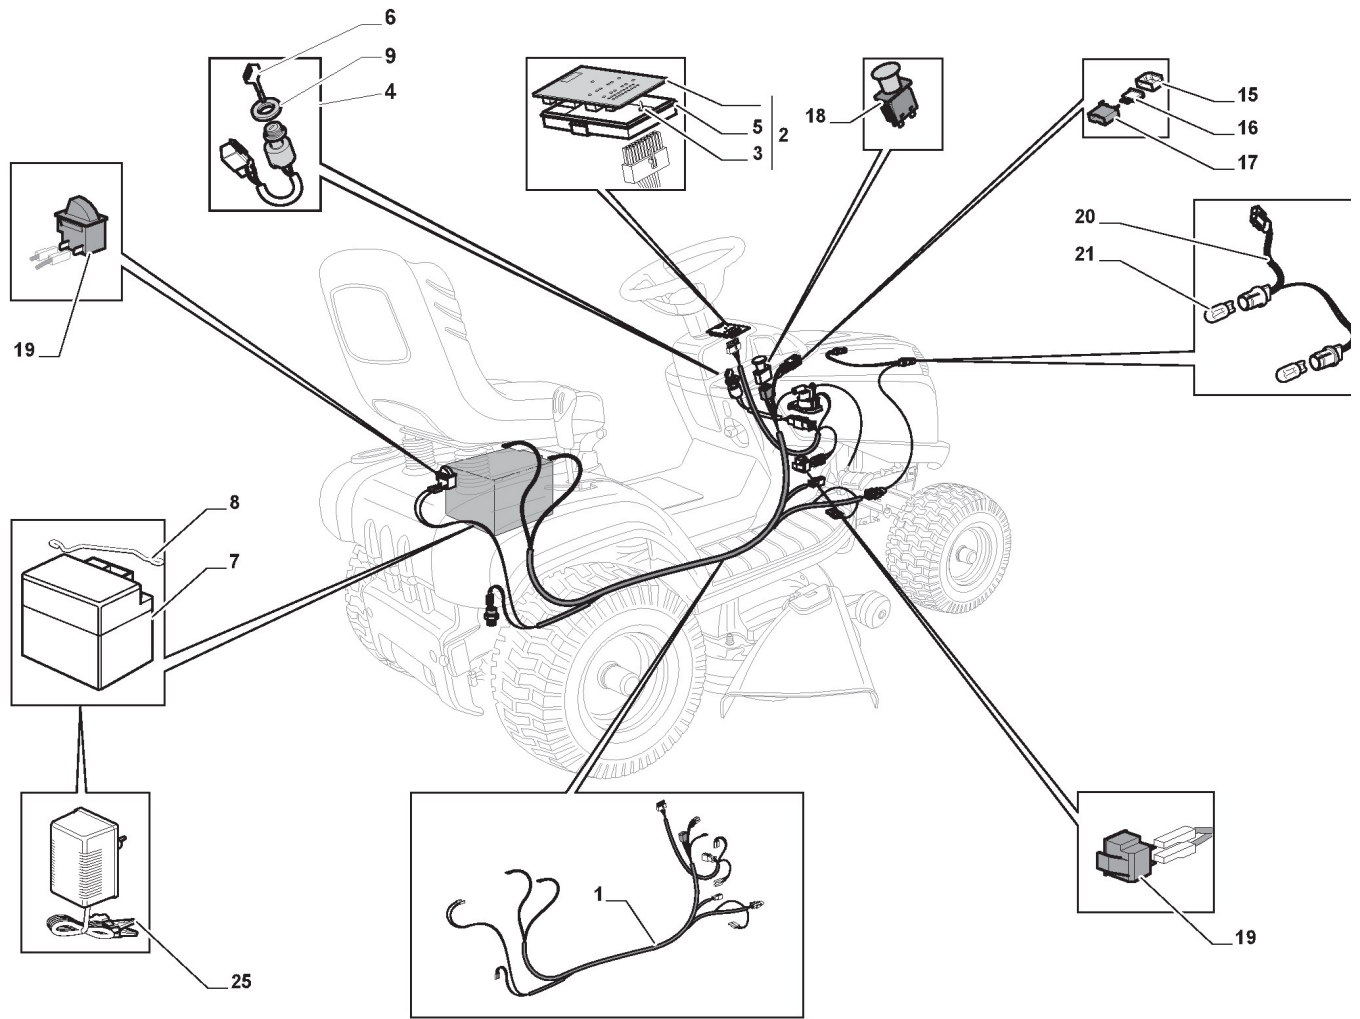

Illustration Electrical Parts

Illustration Electrical Parts

Reference	Qty	Item number	Description	Notes	From	Up to
1	1	182040158/0	Cables Ass.Y	To 31-august-2014;(for Hydro Models)		
1	1	182040196/0	Cables Ass.Y	From 01-september-2014;(for Hydro Models)		
2	1	382722429/0	Electronic Card	To 31-august-2014		
2	1	382722443/0	Electronic Card	From 01-september-2014		
2	1	382722443/1	Electronic Card	To 31-august-2015		
3	1	112735101/0	Screw	From 01-september-2015		
4	1	118450075/0	Starting Switch	To 31-august-2014		
4	1	118450075/1	Starting Switch	From 01-september-2014		
5	1	325600080/0	Card Protection	To 31-august-2015		
5	1	325600080/1	Card Protection	From 01-september-2015		
6	1	118210023/0	Starting Key			
7	1	118120002/1	Battery			
8	1	125430265/1	Spring			
9	1	118400863/0	Screwed Ring			
15	2	133215000/0	Cover			
16	1	133340036/0	Fuse 25 A			
16	1	133340040/0	Fuse 10 A			
17	2	133500007/0	Fuse Carrier			
18	1	118450074/0	Clutch Switch			
19	2	119410613/0	Microswitch			
21	2	118459100/0	Lamp For Lights			
25	1	182180090/0	Battery Charger 12V 1A - CE Plugg	CE plugg		