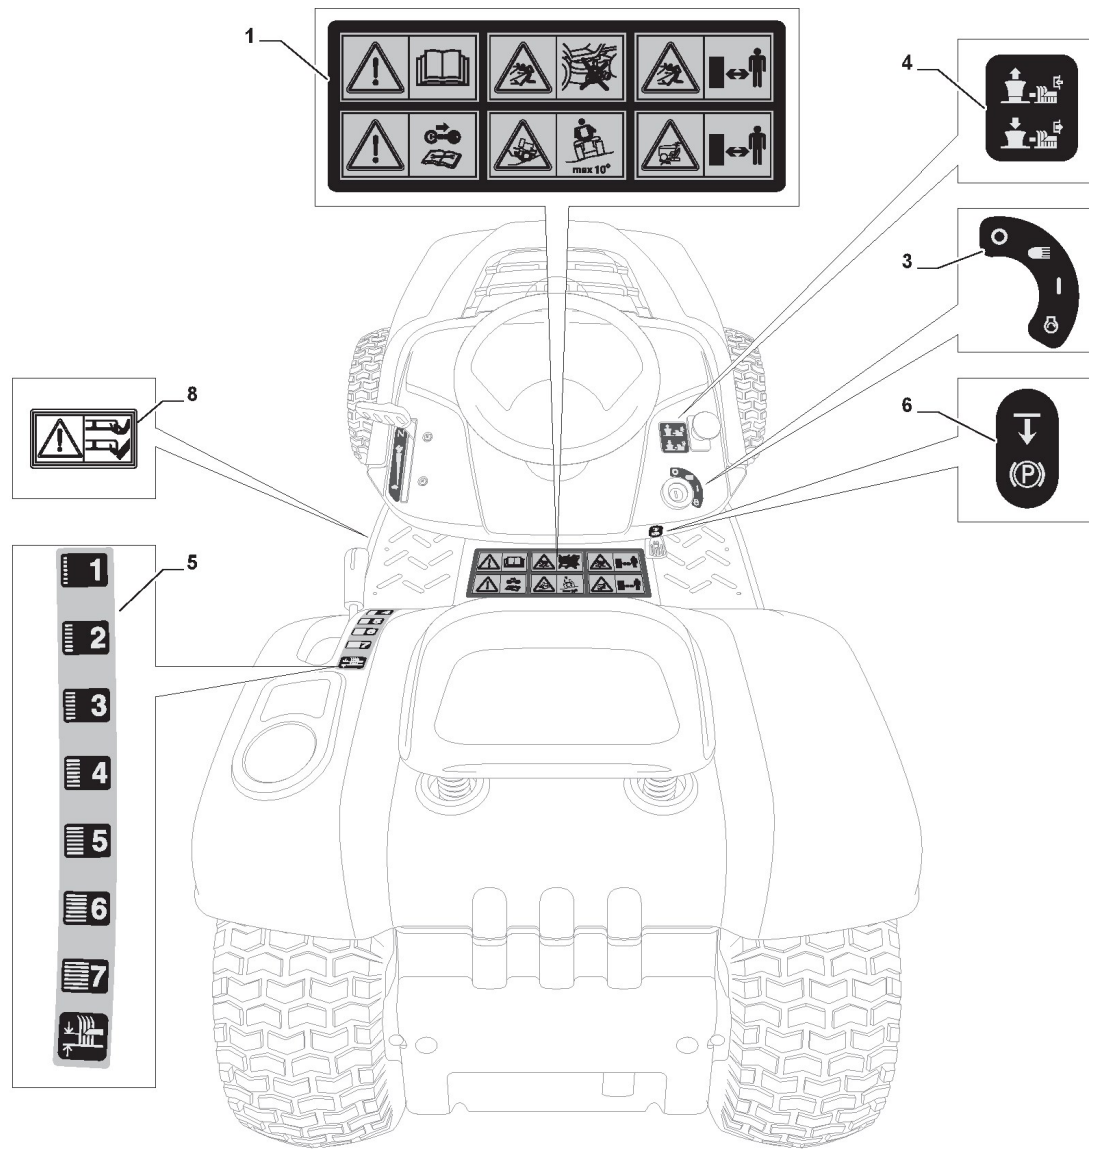

Illustration Electrical Parts

Illustration Electrical Parts

Reference	Qty	Item number	Description	Notes	From	Up to
1	1	182040158/0	Cables Ass.Y	To 31-august-2014;(for Hydro Models)		
1	1	182040196/0	Cables Ass.Y	From 01-september-2014;(for Hydro Models)		
2	1	382722429/0	Electronic Card	To 31-august-2014		
2	1	382722443/0	Electronic Card	From 01-september-2014		
2	1	382722443/1	Electronic Card	To 31-august-2015		
3	1	112735101/0	Screw	From 01-september-2015		
4	1	118450075/0	Starting Switch	To 31-august-2014		
4	1	118450075/1	Starting Switch	From 01-september-2014		
5	1	325600080/0	Card Protection	To 31-august-2015		
5	1	325600080/1	Card Protection	From 01-september-2015		
6	1	118210023/0	Starting Key			
7	1	118120002/1	Battery			
8	1	125430265/1	Spring			
9	1	118400863/0	Screwed Ring			
15	2	133215000/0	Cover			
16	1	133340036/0	Fuse 25 A			
16	1	133340040/0	Fuse 10 A			
17	2	133500007/0	Fuse Carrier			
18	1	118450074/0	Clutch Switch			
19	2	119410613/0	Microswitch			
21	2	118459100/0	Lamp For Lights			
25	1	182180090/0	Battery Charger 12V 1A - CE Plugg	CE plugg		

Illustration Labels

Reference	Qty	Item number	Description	Notes	From	Up to
1	1	114362365/1	Label			
3	1	114363699/0	Label			
4	1	114361438/0	Label			
5	1	114363701/0	Label	To 31-august-2014		
5	1	114366142/0	Label	From 01-september-2014		
6	1	114363700/0	Label			
8	1	114356699/1	Label			