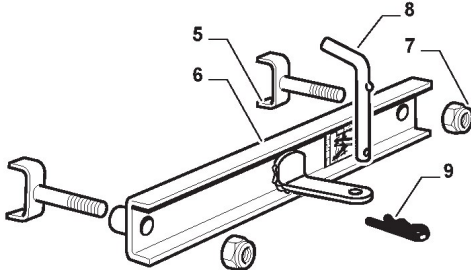

Illustration Electrical Parts

Illustration Electrical Parts

Reference	Qty	Item number	Description	Notes	From	Up to
1	1	182040158/0	Cables Ass.Y	To 31-august-2014;(for Hydro Models)		
1	1	182040196/0	Cables Ass.Y	From 01-september-2014;(for Hydro Models)		
2	1	382722429/0	Electronic Card	To 31-august-2014		
2	1	382722443/0	Electronic Card	From 01-september-2014		
2	1	382722443/1	Electronic Card	To 31-august-2015		
3	1	112735101/0	Screw	From 01-september-2015		
4	1	118450075/0	Starting Switch	To 31-august-2014		
4	1	118450075/1	Starting Switch	From 01-september-2014		
5	1	325600080/0	Card Protection	To 31-august-2015		
5	1	325600080/1	Card Protection	From 01-september-2015		
6	1	118210023/0	Starting Key			
7	1	118120002/1	Battery			
8	1	125430265/1	Spring			
9	1	118400863/0	Screwed Ring			
15	2	133215000/0	Cover			
16	1	133340036/0	Fuse 25 A			
16	1	133340040/0	Fuse 10 A			
17	2	133500007/0	Fuse Carrier			
18	1	118450074/0	Clutch Switch			
19	2	119410613/0	Microswitch			
21	2	118459100/0	Lamp For Lights			
25	1	182180090/0	Battery Charger 12V 1A - CE Plugg	CE plugg		

Illustration Labels

Reference	Qty	Item number	Description	Notes	From	Up to
1	1	114362365/1	Label			
3	1	114363699/0	Label			
4	1	114361438/0	Label			
5	1	114363701/0	Label	To 31-august-2014		
5	1	114366142/0	Label	From 01-september-2014		
6	1	114363700/0	Label			
8	1	114356699/1	Label			