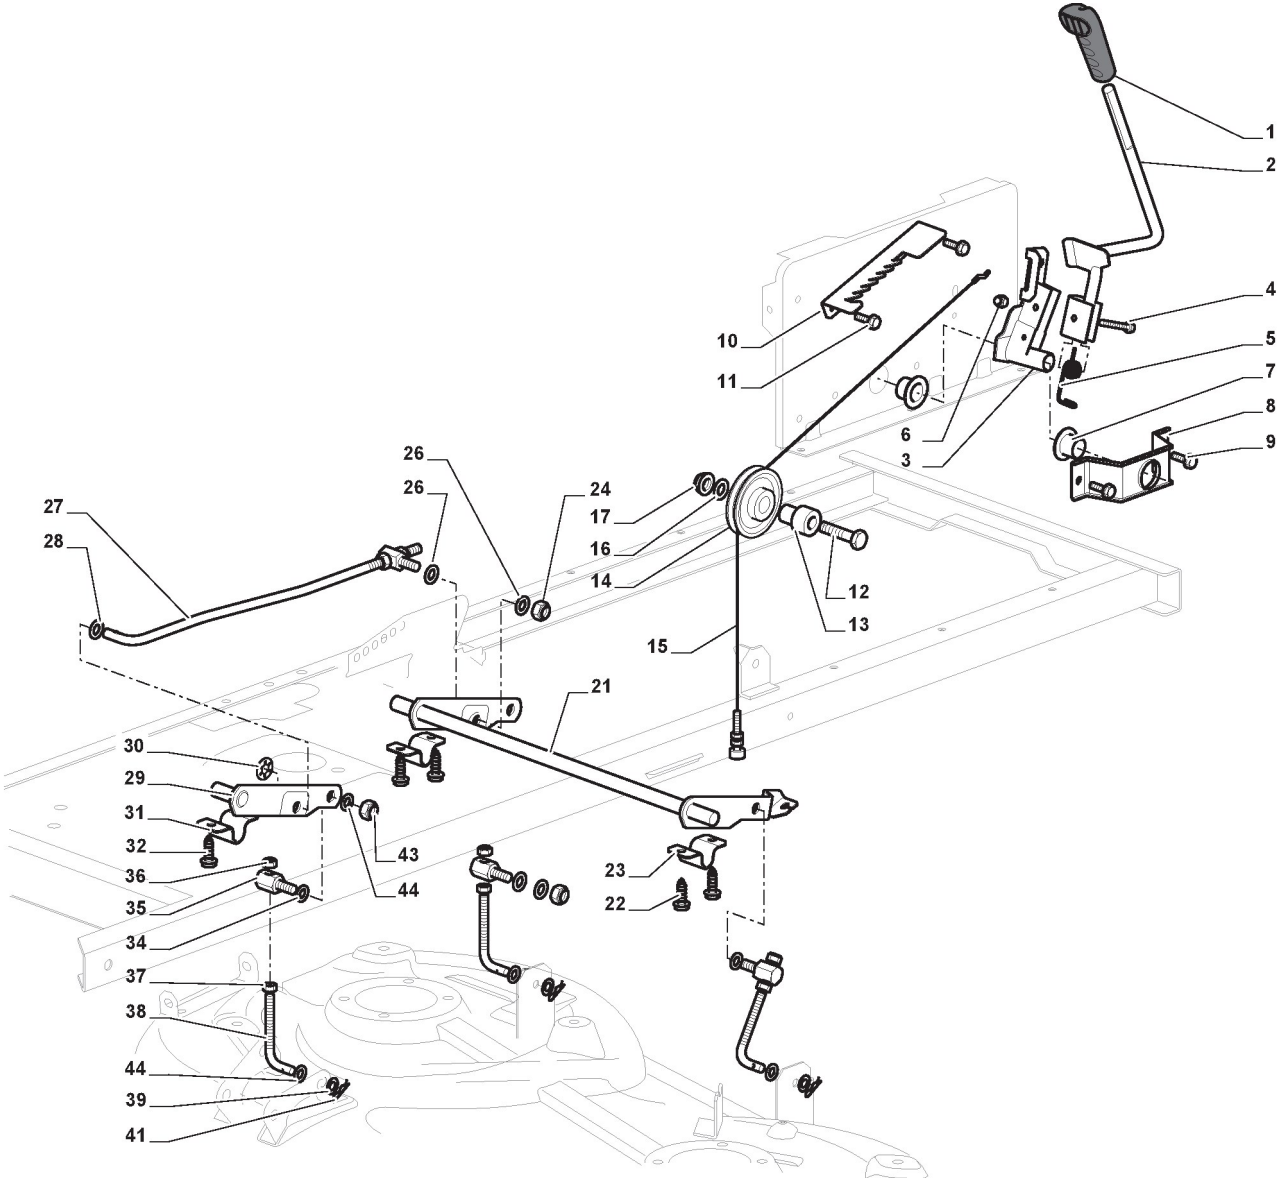

Illustration Transmission

Reference	Qty	Item number	Description	Notes	From	Up to
48	2	125590015/0	Tyre 18x8.50-8 P512 WANDA			

Illustration Cutting Plate Lifting

Reference	Qty	Item number	Description	Notes	From	Up to
1	1	325394533/0	Knob			
2	1	382318229/0	Lever			
3	1	382318231/0	Axle			
4	1	112674700/0	Screw			
5	1	125430261/0	Spring			
6	1	112154510/0	Nut			
7	2	325038006/0	Bushing			
8	1	325785297/0	Support			
9	2	125943009/0	Screw			
10	1	325735515/0	Steering Sector			
11	2	125943009/0	Screw			
12	1	112793701/0	Screw			
13	1	125040636/0	Bushing			
14	1	125601579/0	Pulley			
15	1	382004620/0	Wire			
16	1	112523060/0	Washer			
17	1	112293201/0	Nut			
21	1	382318239/0	Axle			
22	4	112735599/0	Screw			
23	2	325547231/0	Plate			
24	1	112155000/0	Nut			
26	2	325670011/0	Antifriction Washer			
27	1	382000569/0	Connecting Rod	To 31-august-2011		
27	1	382000569/1	Connecting Rod	From 01-september-2011		
28	1	112521350/0	Washer			
29	1	382318237/0	Axle			
30	1	112604899/0	Crown Fastener			
31	1	325547231/0	Plate			
32	2	112735599/0	Screw			
34	3	325670008/1	Washer			
35	3	125510107/1	Pin			
36	3	112156602/0	Nut			
37	3	112295200/0	Nut			
38	3	125840012/0	Tie Rod			
39	3	112523060/0	Washer			
41	3	124487998/0	Cotter Pin			
43	3	112156602/0	Nut			
44	6	325670008/1	Washer			