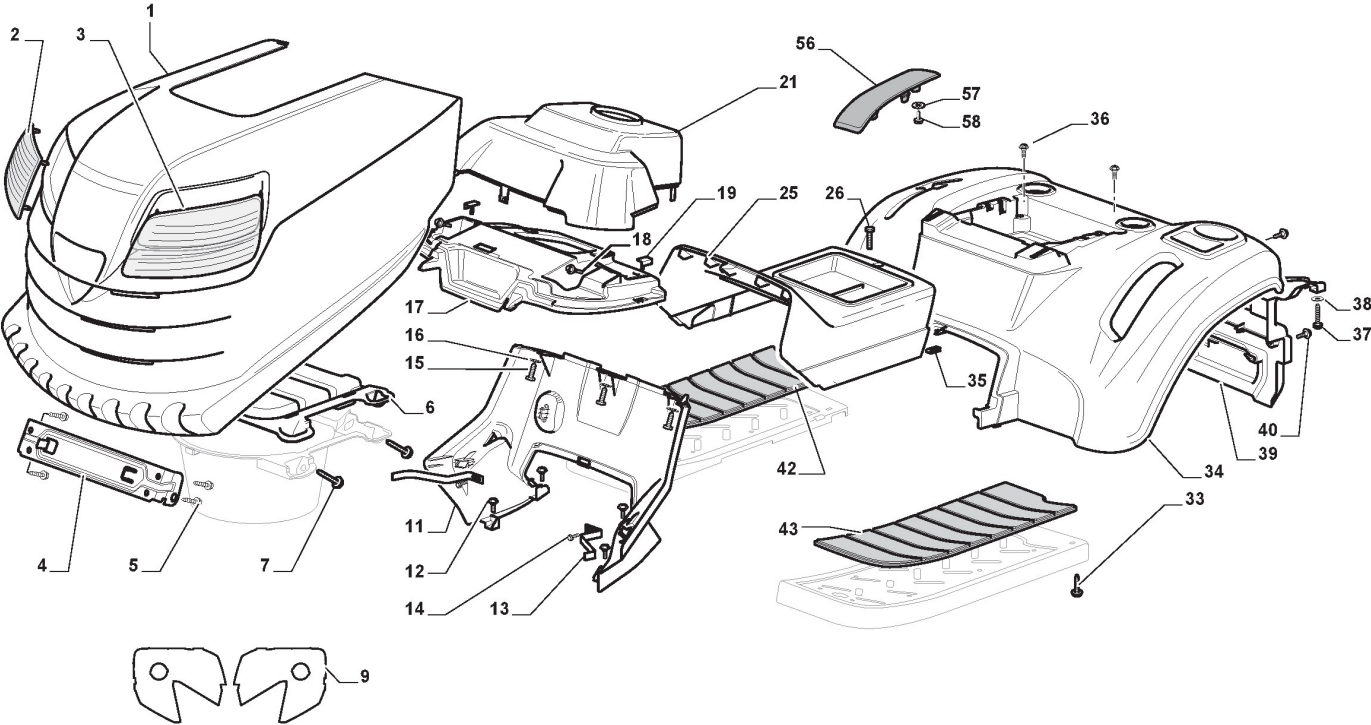

Reference	Qty	Item number	Description	Notes	From	Up to
1	1	124487998/0	Cotter Pin			
2	2	125510079/0	Pin			
3	2	112154210/0	Nut			
4	2	112735599/0	Screw			
5	1	325547225/0	Right Plate			
6	1	325547227/0	Left Plate			
11	1	382785169/1	Steering Column Support			
12	4	125943009/0	Screw			
13	1	325785331/0	Right Seat Support	To 31-august-2011		
13	1	325785331/1	Right Seat Support	From 01-september-2011		
14	1	325785333/0	Left Seat Support	To 31-august-2011		
14	1	325785333/1	Left Seat Support	From 01-september-2011		
15	6	125943009/0	Screw			
16	1	382785179/0	Footboard Support			
17	2	125943009/0	Screw			
18	2	125943009/0	Screw			
20	1	325500041/1	Right Footboard			
21	1	325500043/1	Left Footboard			
22	2	112735599/0	Screw			
25	2	112293201/0	Nut			
26	1	325820109/0	Seat Support	To 31-august-2011		
26	1	325820109/1	Seat Support	From 01-september-2011		
27	2	125160048/0	Spacer			
28	2	125430263/0	Spring			
29	1	325060038/0	Cam			
30	1	325820105/0	Support	To 31-august-2011		
30	1	325820105/1	Support	From 01-september-2011		
31	2	125430264/0	Spring			
32	2	112521350/0	Washer			
33	2	112691400/0	Screw			
34	2	325122002/0	Hood			
35	1	382547061/0	Plate			
36	2	122524970/2	Fulcrum Pin			
37	1	382820151/0	Seat Support			
38	2	112155010/0	Nut			
39	2	118203854/0	Cap			
40	4	125943009/0	Screw			