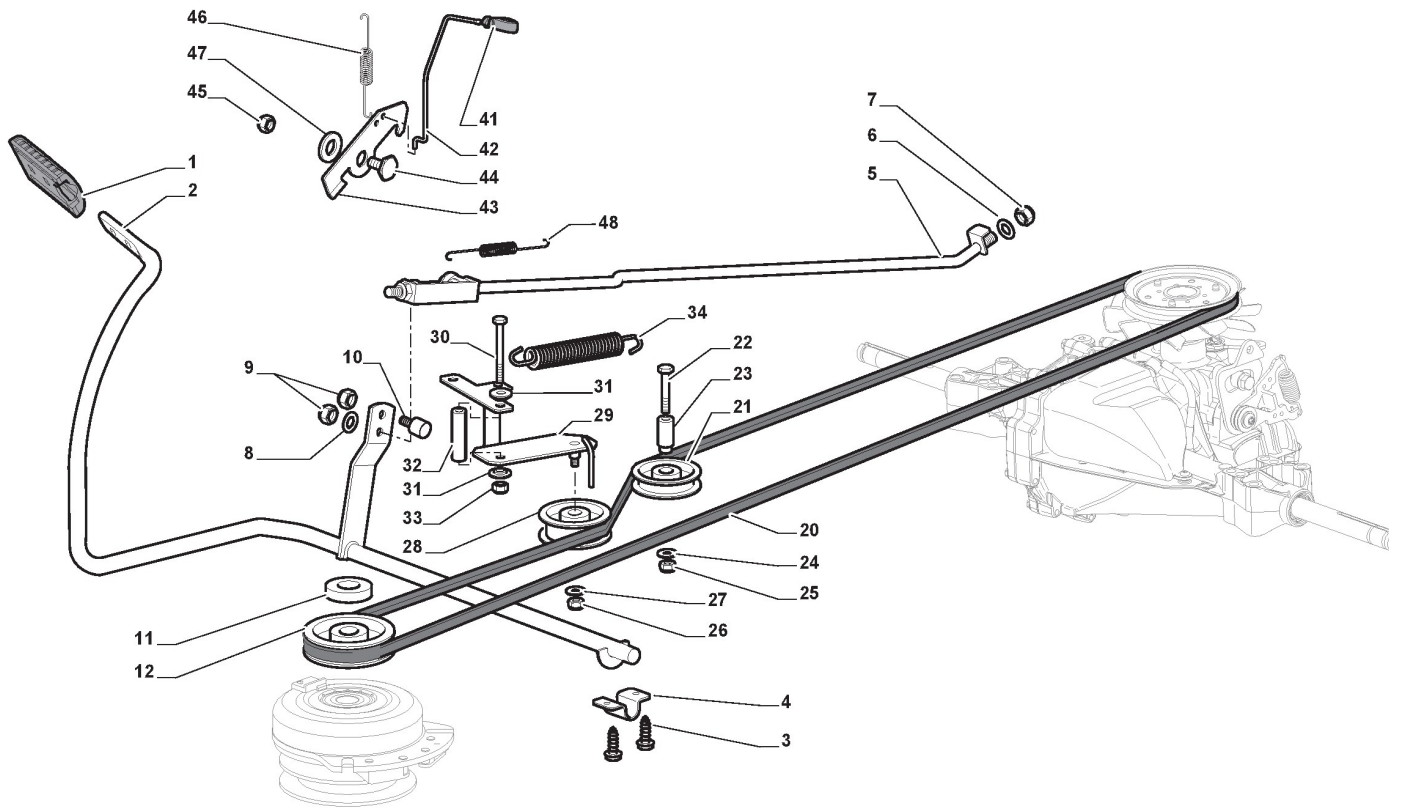

Illustration Brake And Gearbox Controls

Illustration Brake And Gearbox Controls

Reference	Qty	Item number	Description	Notes	From	Up to
1	1	325110409/0	Clamp Cover			
2	1	382000641/0	Pedal			
3	4	112735599/0	Screw			
4	2	325547231/0	Plate			
5	1	382000576/0	Rod			
6	1	112521360/0	Washer			
7	1	112156602/0	Nut			
8	1	325670011/0	Antifriction Washer			
9	2	112155000/0	Nut			
10	1	125510116/0	Pin			
11	1	125160021/0	Spacer			
12	1	125601577/0	Pulley			
20	1	135062003/0	Belt	To 31-august-2015		
20	1	135062003/1	Belt	From 01-september-2015		
21	1	125601555/0	Pulley	To 31-august-2013		
21	1	325601599/0	Pulley	From 01-september-2013		
22	1	112691400/0	Screw			
23	1	125160051/0	Spacer	To 31-august-2013		
23	1	125160083/0	Spacer	From 01-september-2013		
24	1	112523060/0	Washer			
25	1	112155000/0	Nut			
26	1	112155000/0	Nut			
27	1	112523060/0	Washer			
28	1	125601554/0	Pulley			
29	1	382318245/0	Lever			
30	1	112691600/0	Screw			
31	2	125038002/1	Bushing	To 31-august-2016		
31	2	125038021/0	Bushing	From 01-september-2016		
32	1	125160027/0	Spacer			
33	1	112155000/0	Nut			
34	1	125430262/0	Spring			
41	1	125394509/1	Knob	From 01-september-2013		
41	1	325394534/0	Knob	To 31-august-2013		
42	1	125033083/0	Rod	To 31-august-2013		
42	1	125033113/0	Rod	From 01-september-2013		
43	1	325253011/0	Hook	To 31-august-2013		
43	1	325253011/1	Hook	From 01-september-2011		
44	1	122524970/2	Fulcrum Pin	To 31-august-2014		
44	1	122524970/3	Pin	From 01-september-2014		
45	1	112155000/0	Nut			
46	1	125430213/0	Spring			
47	1	112523060/0	Washer			
48	1	125430269/1	Spring			