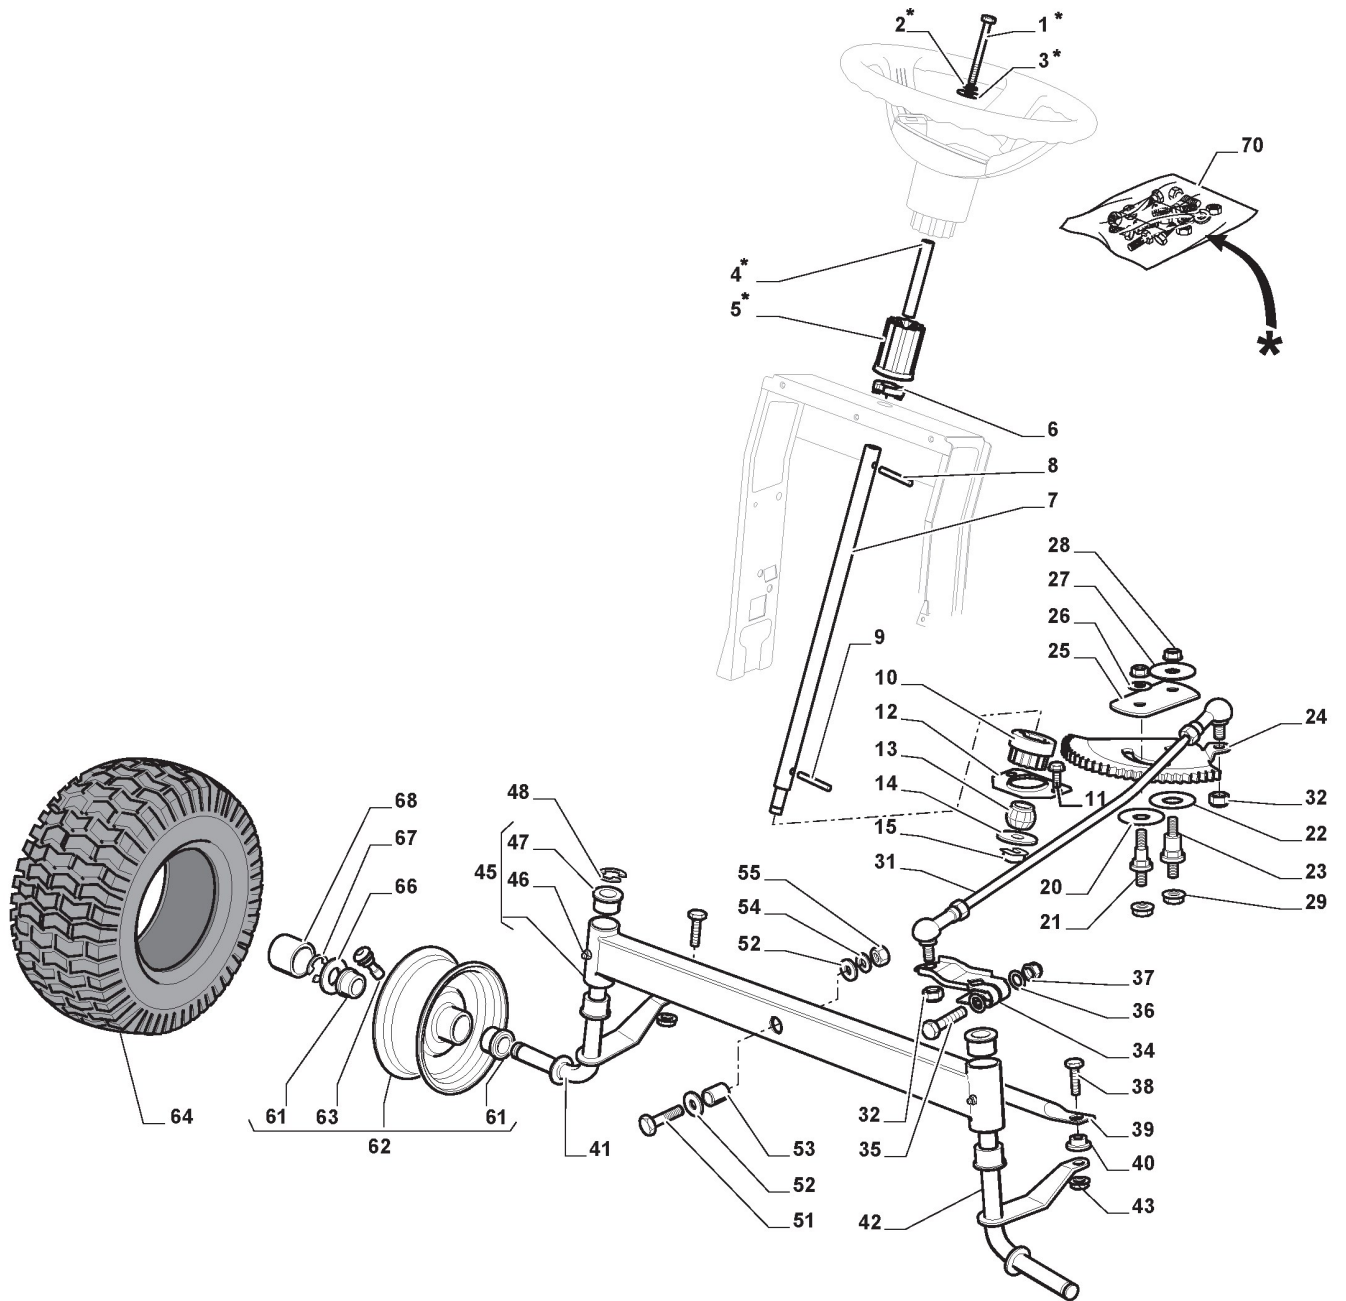

Illustration Body

Reference	Qty	Item number	Description	Notes	From	Up to
1	1	382076958/0	Engine Hood Grey	To 31-august-2016		
1	1	382076958/1	Engine Hood Grey	From 01-september-2016		
2	1	325410887/0	Right Grill			
3	1	325410888/0	Left Grill			
4	1	325785317/0	Engine Hood Support			
5	4	112735403/0	Screw			
6	1	325263302/0	Air Intake Grill	To 31-august-2010		
6	1	325263302/1	Air Intake Grill	From 01-september-2010		
7	4	112728692/0	Screw			
9	1	114363452/0	Light Reflected Label			
11	1	325785298/0	Dashboard Support			
12	4	125943010/0	Screw			
13	2	325270325/0	Guide			
14	2	112735599/0	Screw			
15	3	112735406/0	Screw			
16	3	112523040/0	Washer			
17	1	325120202/1	Dashboard	To 31-august-2011		
17	1	325120209/0	Dashboard	From 01-september-2011		
17	1	325120259/0	Dashboard	To 31-august-2014 From 01-september-2014		
17	1	325120259/1	Dashboard	To 31-august-2015 From 01-september-2015		
18	2	125943010/0	Screw			
19	2	325260003/0	Grommet			
21	1	325120203/0	Cover			
25	1	325110396/1	Central Cover, Yellow			
26	1	125943010/0	Screw			
33	4	112735406/0	Screw			
34	1	325110399/0	Yellow Wheels Cover			
35	1	112437506/0	Plate			
36	2	125943010/0	Screw			
37	2	112735406/0	Screw			
38	2	112523040/0	Washer			
39	1	325547208/1	Plate	To 31-august-2013		
39	1	325547208/2	Plate	From 01-september-2013		
40	2	125943010/0	Screw			
42	1	325110384/0	Right Footboard Cover			
43	1	325110385/0	Left Footboard Cover			
56	1	325207190/0	Cover			
57	4	112523050/0	Washer			
58	2	112735403/0	Screw			