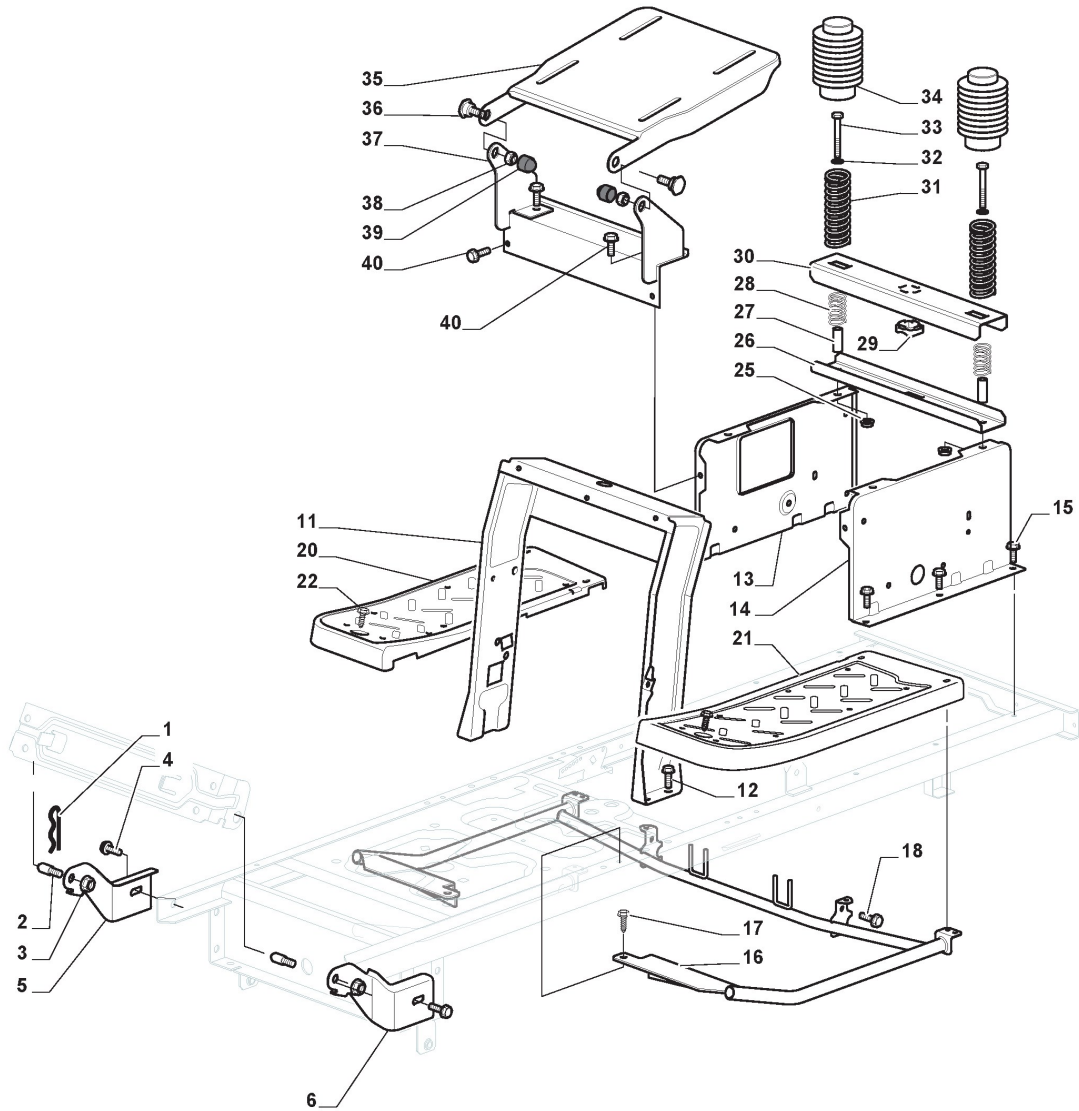

Cutting Plate

Guards

Engine - B&S

Electrical Parts

Labels

Optionals On Request

Seat & Steering Wheel

Illustration Chassis

Reference	Qty	Item number	Description	Notes	From	Up to
1	1	124487998/0	Cotter Pin			
2	2	125510079/0	Pin			
3	2	112154210/0	Nut			
4	2	112735599/0	Screw			
5	1	325547225/0	Right Plate			
6	1	325547227/0	Left Plate			
11	1	382785169/1	Steering Column Support			
12	4	125943009/0	Screw			
13	1	325785331/0	Right Seat Support	To 31-august-2011		
13	1	325785331/1	Right Seat Support	From 01-september-2011		
14	1	325785333/0	Left Seat Support	To 31-august-2011		
14	1	325785333/1	Left Seat Support	From 01-september-2011		
15	6	125943009/0	Screw			
16	1	382785179/0	Footboard Support			
17	2	125943009/0	Screw			
18	2	125943009/0	Screw			
20	1	325500041/1	Right Footboard			
21	1	325500043/1	Left Footboard			
22	2	112735599/0	Screw			
25	2	112293201/0	Nut			
26	1	325820109/0	Seat Support	To 31-august-2011		
26	1	325820109/1	Seat Support	From 01-september-2011		
27	2	125160048/0	Spacer			
28	2	125430263/0	Spring			
29	1	325060038/0	Cam			
30	1	325820105/0	Support	To 31-august-2011		
30	1	325820105/1	Support	From 01-september-2011		
31	2	125430264/0	Spring			
32	2	112521350/0	Washer			
33	2	112691400/0	Screw			
34	2	325122002/0	Hood			
35	1	382547061/0	Plate			
36	2	122524970/2	Fulcrum Pin			
37	1	382820151/0	Seat Support			
38	2	112155010/0	Nut			
39	2	118203854/0	Cap			
40	4	125943009/0	Screw			